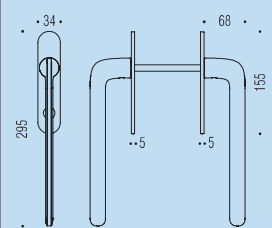

ID413 Y/0

Design: Colombo Design

ottone/cromall®
brass/cromall®

1

SP
≤ 100

Q
10x10x145

ID413 Y/0

oro plus
cromat

268,80
281,20