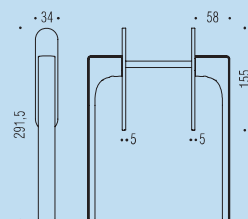

MANIGLIONI PER ALZANTE SCORREVOLE

PULL-UP HANDLES FOR SLIDING DOORS

ARTICOLO ARTICLE

DIMENSIONI SIZES

NOTE TECNICHE TECHNICAL NOTES

€

ID613 Y/O

Design: Colombo Design

ottone/cromall®
brass/cromall®

1

SP
≤ 100

Q
10x10x145

ID613 Y/O

cromat
neromat

327,70
270,80