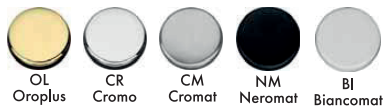

ROBOCINQUE **ID61 RSB/O** BM BIANCOMAT