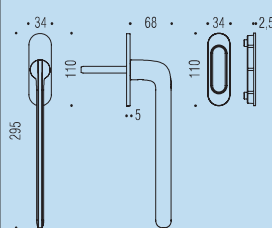

## ID313/0

Design: Colombo Design

ottone/cromall®  
brass/cromall®

1

SP  
≤ 90

Q  
10x10x95

**PREZZO COMPRESIVO DI  
MANIGLIA INCASSO ZE111**  
ZE111 FLUSH HANDLE  
INCLUDED IN PRICE