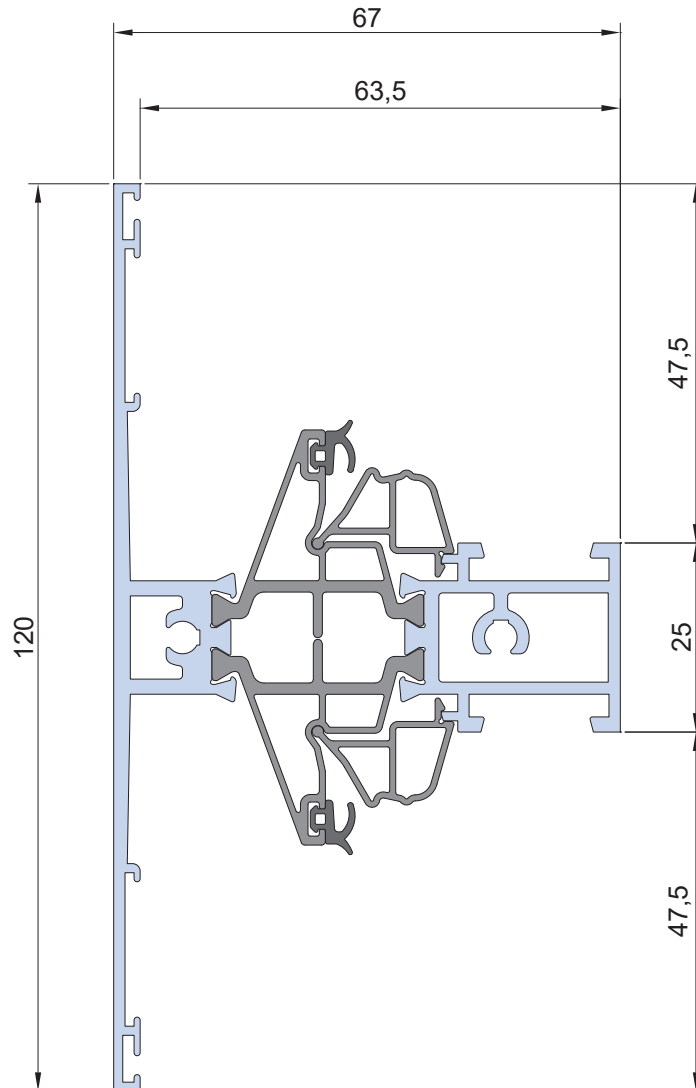

Info prodotto 2208

01.06.2022

UP 10938

1887 gr/m