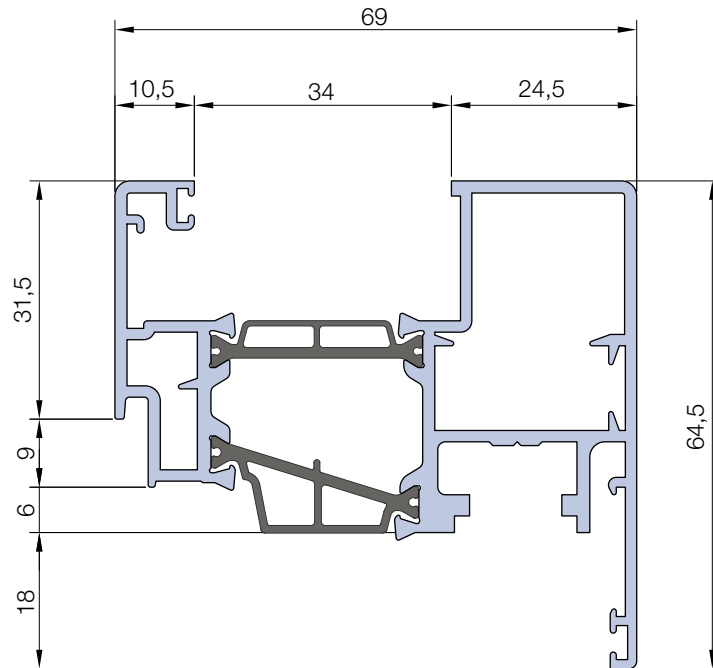

ECOSLIM 62 TT MATIC

TT 13677

EasyDoor
Ecoslim 50 TT
Ecoslim 62 TT
Ecoslim 72 TT
Elite Door 72
Door 62
Door 72
Sirio 50
Smart 30
Planet 45
Planet 50 TT
Planet 50 PLUS
Planet 62 TT
Planet 62 PLUS
Planet 72 HT
Planet 72 PLUS
3G
Fullglazing
Matic 50
Matic 50 PLUS
Matic 62 TT
Matic 62 PLUS
Matic 72
Matic 72 PLUS
3G Matic
Nathura 59
Nathura 70
Nathura 82
Nathura 92
Slide 60
Slide 65
Slide 80/106 PLUS
Topside 160
Topside 160 PLUS
Slidewood 160
Topslidewood 214
Panoramico
Balconi e balaustre