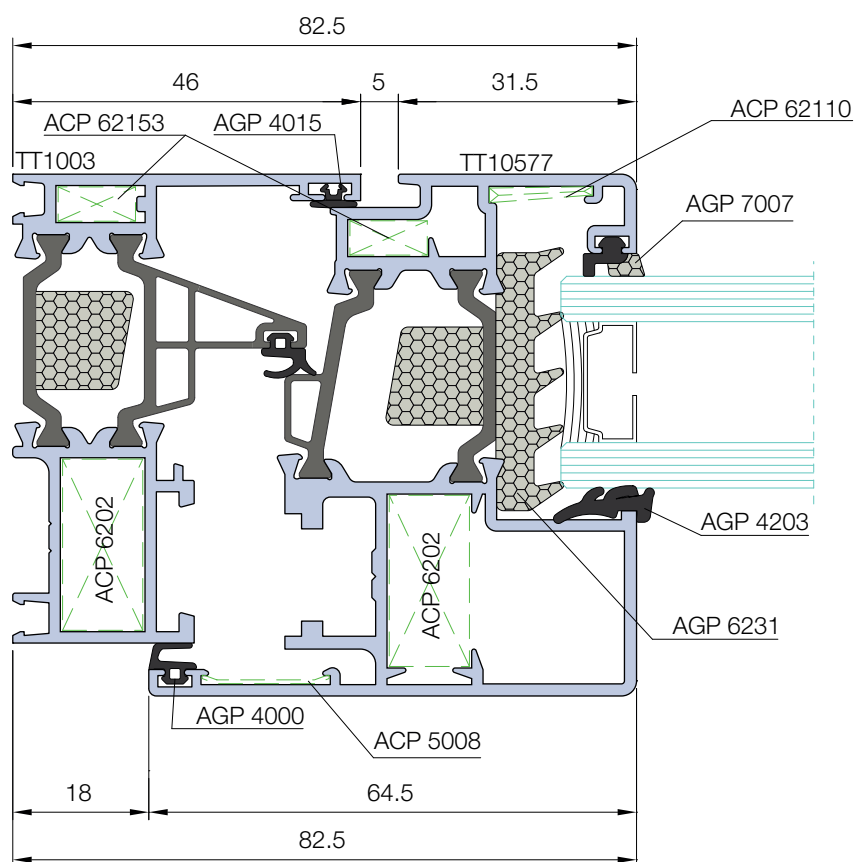

Info prodotto 2001

14.01.2020

it's my window

3G MATIC

TT 10577

EasyDoor
Ecoslim 50 TT
Ecoslim 62 TT
Ecoslim 72 TT
Elite Door 72
Door 62
Door 72
Sirio 50
Smart 30
Planet 45
Planet 50 TT
Planet 50 PLUS
Planet 62 TT
Planet 62 PLUS
Planet 72 HT
Planet 72 PLUS
● 3G
Fullglazing
Matic 50
Matic 50 PLUS
Matic 62 TT
Matic 62 PLUS
Matic 72
Matic 72 PLUS
3G Matic
Nathura 59
Nathura 70
Nathura 82
Nathura 92
Slide 60
Slide 65
Slide 80/106 PLUS
Topslide 160
Topside 160 PLUS
Slidewood 160
Topslidewood 214
Panoramico
Balconi e balaustre

Info prodotto 2001

14.01.2020

3G MATIC

Apertura interna - finestra a battente - nodo laterale vetro infilare MATIC

EasyDoor
Ecoslim 50 TT
Ecoslim 62 TT
Ecoslim 72 TT
Elite Door 72
Door 62
Door 72
Sirio 50
Smart 30
Planet 45
Planet 50 TT
Planet 50 PLUS
Planet 62 TT
Planet 62 PLUS
Planet 72 HT
Planet 72 PLUS
3G
Fullglazing
Matic 50
Matic 50 PLUS
Matic 62 TT
Matic 62 PLUS
Matic 72
Matic 72 PLUS
3G Matic
Nathura 59
Nathura 70
Nathura 82
Nathura 92
Slide 60
Slide 65
Slide 80/106 PLUS
Topslide 160
Topslide 160 PLUS
Slidewood 160
Topslidewood 214
Panoramico
Balconi e balaustre