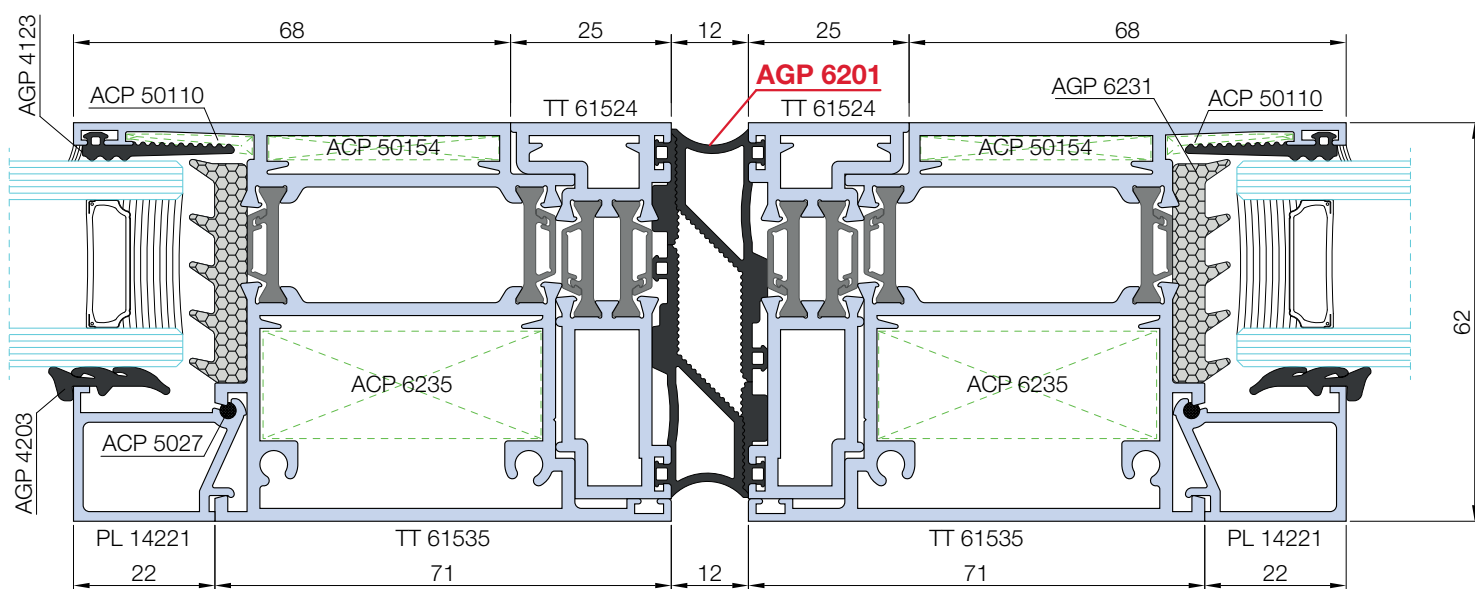

PLANET 45

nodo centrale - porta automatica

EasyDoor	
Elite Door 72	
Door 62	●
Door 72	●
Sirio 50	
Smart 30	
Planet 45	●
Planet 50 TT	
Planet 50 PLUS	
Planet 62 TT	
Planet 62 PLUS	
Planet 72 HT	
Planet 72 PLUS	
3G	
Fullglazing	
Matic 50	
Matic 50 PLUS	
Matic 62 TT	
Matic 62 PLUS	
Matic 72	
Matic 72 PLUS	
Nathura 59	
Nathura 70	
Nathura 82	
Nathura 92	
Slide 60	
Slide 65	
Slide 80/106 PLUS	
Topslide 160 PLUS	
Slidewood 160	
Topslidewood 214	
Panoramico	
Balconi e balaustre	

Info prodotto 1907

20.05.2019

DOOR 62

nodo centrale - porta automatica

ATTENZIONE NODO
FUORI SCALA

EasyDoor	
Elite Door 72	
Door 62	●
Door 72	●
Sirio 50	
Smart 30	
Planet 45	●
Planet 50 TT	
Planet 50 PLUS	
Planet 62 TT	
Planet 62 PLUS	
Planet 72 HT	
Planet 72 PLUS	
3G	
Fullglazing	
Matic 50	
Matic 50 PLUS	
Matic 62 TT	
Matic 62 PLUS	
Matic 72	
Matic 72 PLUS	
Nathura 59	
Nathura 70	
Nathura 82	
Nathura 92	
Slide 60	
Slide 65	
Slide 80/106 PLUS	
Topslide 160 PLUS	
Slidewood 160	
Topslidewood 214	
Panoramico	
Balconi e balaustre	