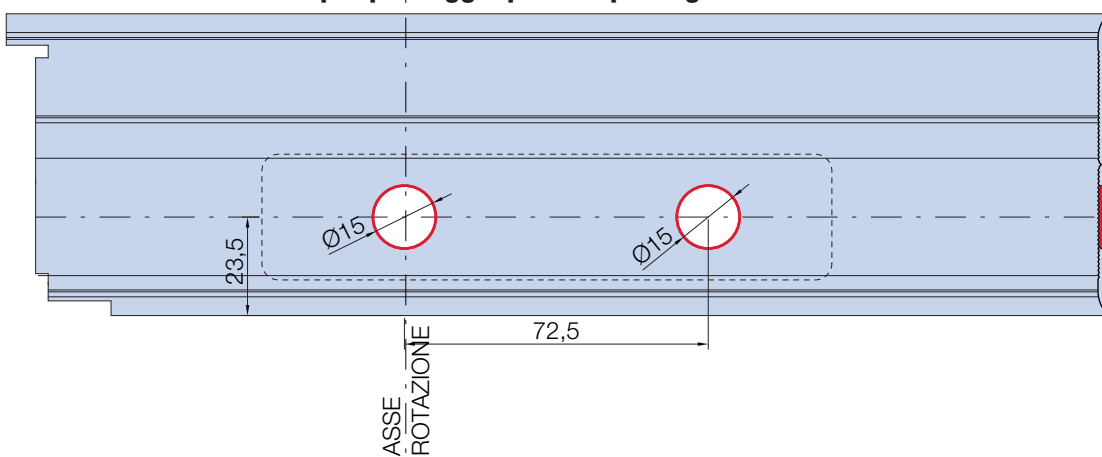

EasyDoor
Ecoslim 50 TT
Ecoslim 62 TT
Ecoslim 72 TT
Elite Door 72
Door 62
● Door 72
Sirio 50
Smart 30
Planet 45
Planet 50 TT
Planet 50 PLUS
Planet 62 TT
Planet 62 PLUS
Planet 72 HT
Planet 72 PLUS
3G
Fullglazing
Matic 50
Matic 50 PLUS
Matic 62 TT
Matic 62 PLUS
Matic 72
Matic 72 PLUS
3G Matic
Nathura 59
Nathura 70
Nathura 82
Nathura 92
Slide 60
Slide 65
Slide 80/106 PLUS
Topslide 160
Topside 160 PLUS
Slidewood 160
Topslidewood 214
Panoramico
Balconi e balaustre