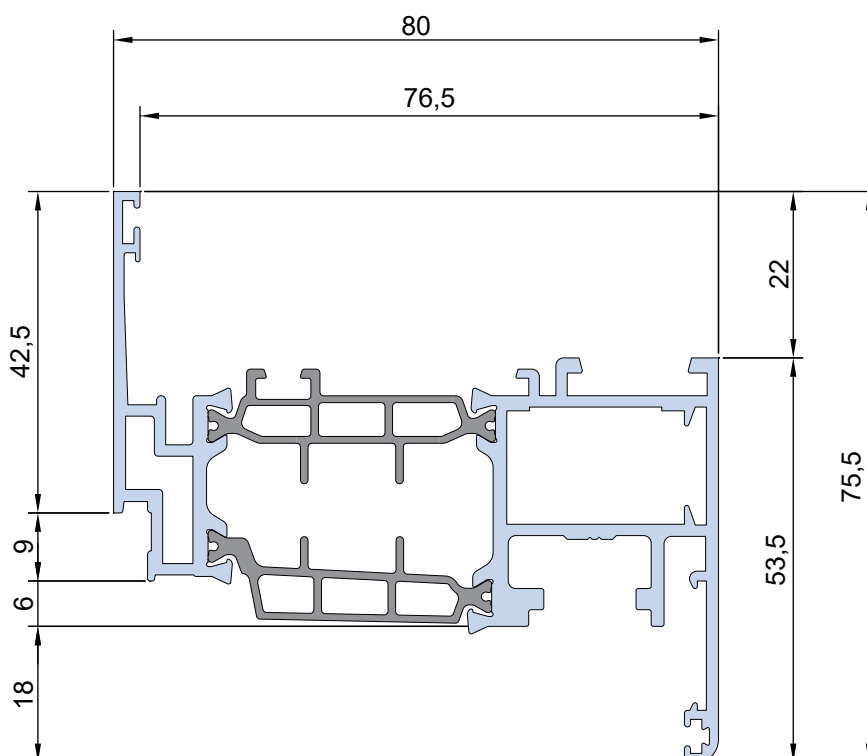

1.06.2022

TT 71911

1727 gr/m

UP 71911

1650 gr/m

Info prodotto 2201

1.06.2022

it's my window