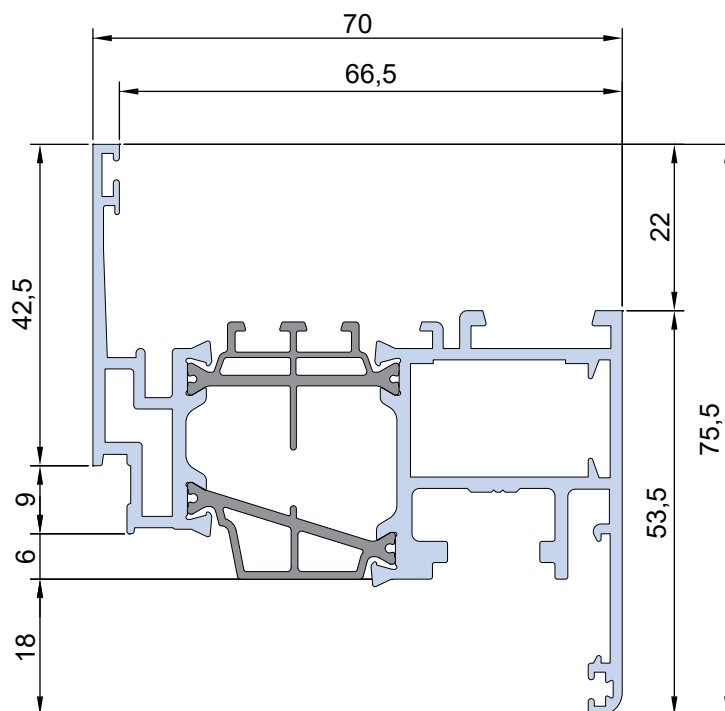

Info prodotto 2201

1.06.2022

TT 61911

1659 gr/m