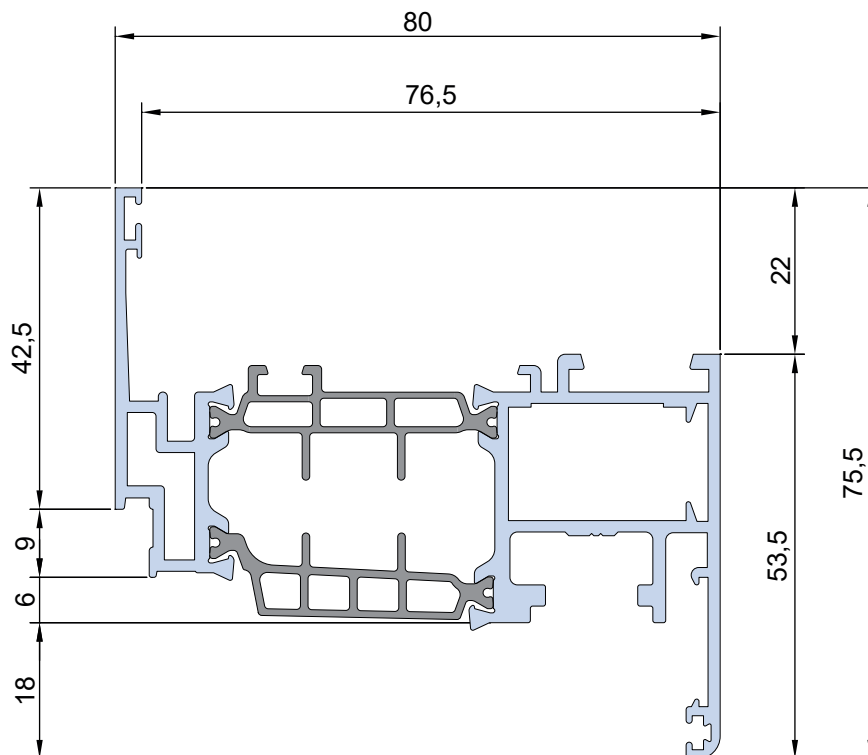

it's my window

Info prodotto 2201

1.06.2022

TT 71911

1727 gr/m