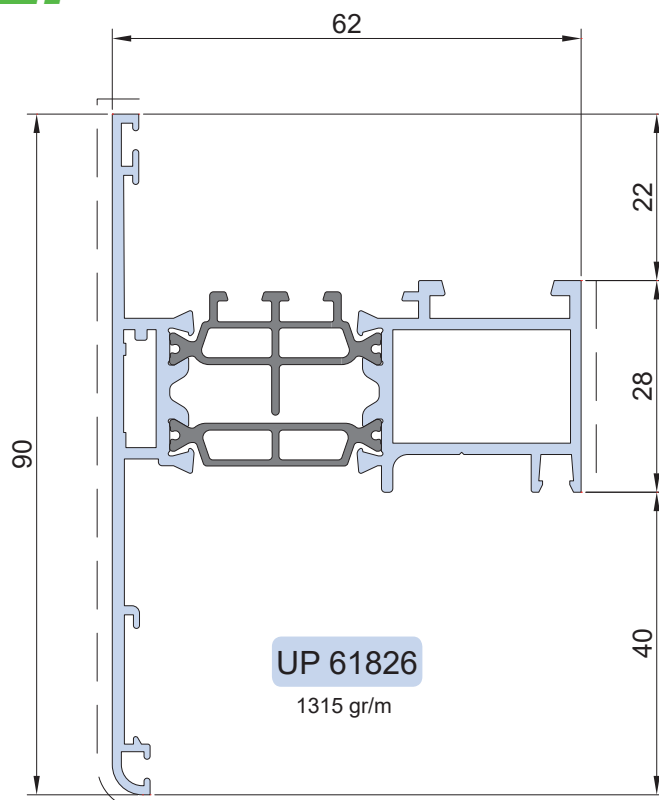

it's my window

PLANET **b2** plus

PLANET **b2** UP

Info prodotto 2303

18.05.2023