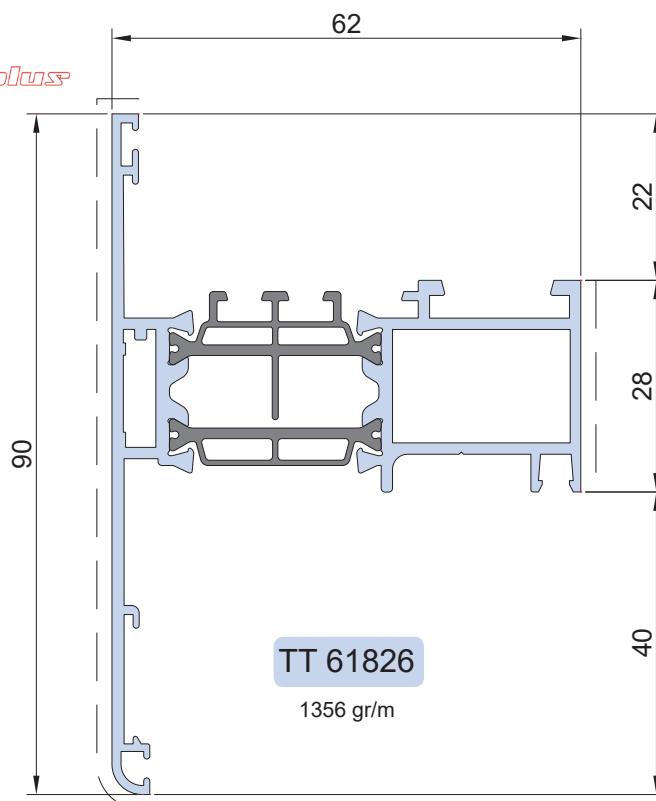

it's my window

PLANET **b2** plus

PLANET **b2** UP

Info prodotto 2303

18.05.2023