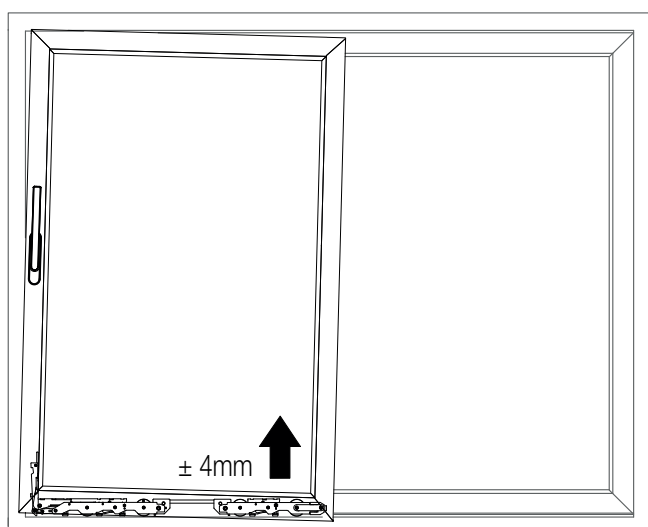

Info prodotto 1806

02.03.2018

ISTRUZIONI DI REGOLAZIONE CARRELLO ACP 90118M/R