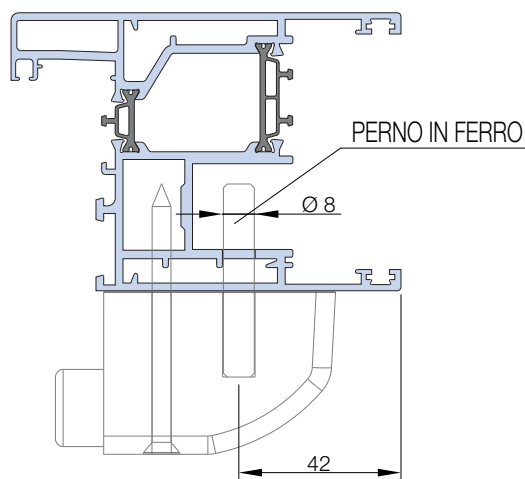

3. Inserire sull'asta

L'asta deve essere in posizione chiusa

4. Blocchetto distanziatore

5. 18mm

6. Grasso

7.

8.

The diagram includes several sub-illustrations: a hand rotating a pin, a pin being inserted into a slot, a cross-section showing the pin in the closed position, a cross-section showing the pin with a spacer block, a cross-section showing the pin with grease, and a cross-section showing the pin with a spacer block and grease. A red 'X' and exclamation mark indicate an incorrect installation without the spacer block.

Info prodotto 1806

02.03.2018

ISTRUZIONI DI REGOLAZIONE CARRELLO ACP 90118M/R

MODELLO CON REGOLAZIONE
ACP 90118M/R

LA REGOLAZIONE SUL CARRELLO, HA LO SCOPO
DI ALLINEARE L'ANTA AL TELAIO

5

EasyDoor
Elite Door 72
Door 62
Door 72
Sirio 50
Smart 30
Planet 45
Planet 50 TT
Planet 50 PLUS
Planet 62 TT
Planet 62 PLUS
Planet 72 HT
Planet 72 PLUS
3G
Fullglazing
Matic 50
Matic 50 PLUS
Matic 62 TT
Matic 62 PLUS
Matic 72
Matic 72 PLUS
Nathura 59
Nathura 70
Nathura 82
Nathura 92
Slide 60
Slide 65
Slide 80/106 PLUS
Topslide 160
Slidewood 160
Topslidewood 214
Panoramico
Balconi e balaustre

Info prodotto 1806

02.03.2018

it's my window

ISTRUZIONI DI MONTAGGIO PARACOLPO ACP 90117

ACP 90117

EasyDoor
Elite Door 72
Door 62
Door 72
Sirio 50
Smart 30
Planet 45
Planet 50 TT
Planet 50 PLUS
Planet 62 TT
Planet 62 PLUS
Planet 72 HT
Planet 72 PLUS
3G
Fullglazing
Matic 50
Matic 50 PLUS
Matic 62 TT
Matic 62 PLUS
Matic 72
Matic 72 PLUS
Nathura 59
Nathura 70
Nathura 82
Nathura 92
Slide 60
Slide 65
Slide 80/106 PLUS
Topside 160
Slidewood 160
Topslidewood 214
Panoramico
Balconi e balaustre