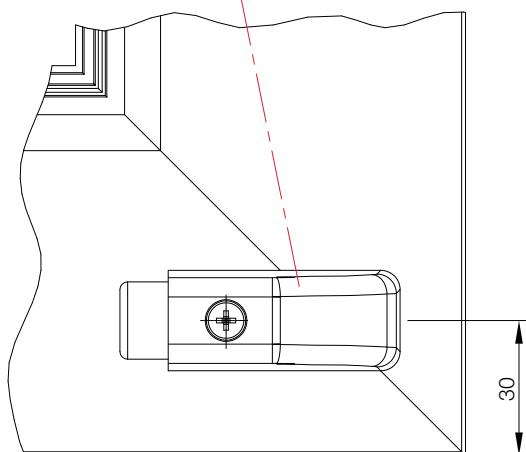

Info prodotto 1806

02.03.2018

it's my window

ISTRUZIONI DI MONTAGGIO PARACOLPO ACP 90117

EasyDoor
Elite Door 72
Door 62
Door 72
Sirio 50
Smart 30
Planet 45
Planet 50 TT
Planet 50 PLUS
Planet 62 TT
Planet 62 PLUS
Planet 72 HT
Planet 72 PLUS
3G
Fullglazing
Matic 50
Matic 50 PLUS
Matic 62 TT
Matic 62 PLUS
Matic 72
Matic 72 PLUS
Nathura 59
Nathura 70
Nathura 82
Nathura 92
Slide 60
Slide 65
Slide 80/106 PLUS
Topside 160
Slidewood 160
Topslidewood 214
Panoramico
Balconi e balaustre