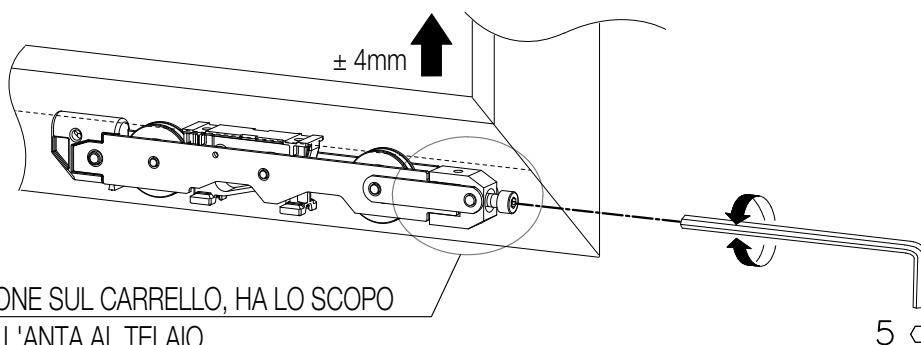

3. Inserire sull'asta

L'asta deve essere in posizione chiusa

4. Blocchetto distanziatore

5. 18mm

6. Grasso

7.

8.

The diagram includes several sub-illustrations: a hand rotating a pin, a pin being inserted into a slot, a cross-section showing the pin in the closed position, a cross-section showing the pin with a spacer block, a cross-section showing the pin with grease, and a cross-section showing the pin with a spacer block and grease. A red 'X' and exclamation mark indicate an incorrect installation without the spacer block.

EasyDoor
Elite Door 72
Door 62
Door 72
Sirio 50
Smart 30
Planet 45
Planet 50 TT
Planet 50 PLUS
Planet 62 TT
Planet 62 PLUS
Planet 72 HT
Planet 72 PLUS
3G
Fullglazing
Matic 50
Matic 50 PLUS
Matic 62 TT
Matic 62 PLUS
Matic 72
Matic 72 PLUS
Nathura 59
Nathura 70
Nathura 82
Nathura 92
Slide 60
Slide 65
Slide 80/106
Topslide 160
Slidewood 160
Topslidewood 214
Panoramico
Balconi e balaustre

Info prodotto 1806

02.03.2018

ISTRUZIONI DI REGOLAZIONE CARRELLO ACP 90118M/R

MODELLO CON REGOLAZIONE
ACP 90118M/R

LA REGOLAZIONE SUL CARRELLO, HA LO SCOPO
DI ALLINEARE L'ANTA AL TELAIO

5

EasyDoor
Elite Door 72
Door 62
Door 72
Sirio 50
Smart 30
Planet 45
Planet 50 TT
Planet 50 PLUS
Planet 62 TT
Planet 62 PLUS
Planet 72 HT
Planet 72 PLUS
3G
Fullglazing
Matic 50
Matic 50 PLUS
Matic 62 TT
Matic 62 PLUS
Matic 72
Matic 72 PLUS
Nathura 59
Nathura 70
Nathura 82
Nathura 92
Slide 60
Slide 65
Slide 80/106 PLUS
Topslide 160
Slidewood 160
Topslidewood 214
Panoramico
Balconi e balaustre